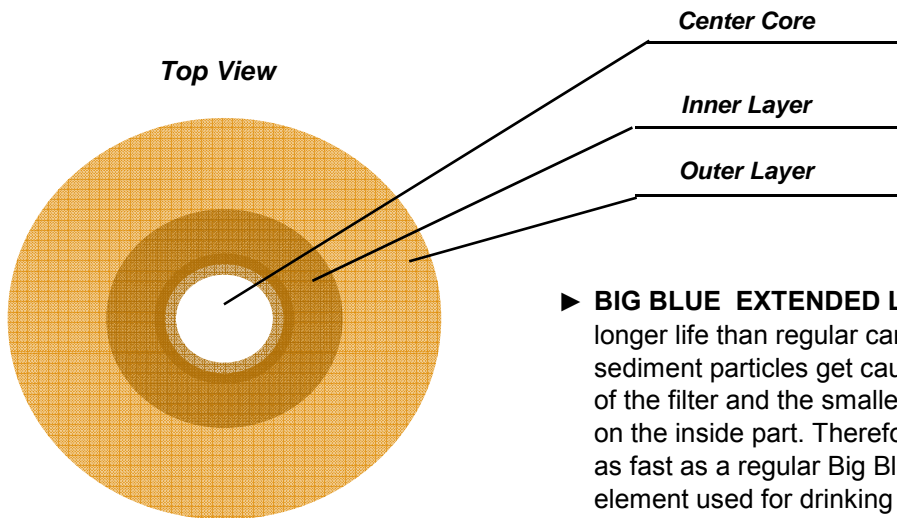

▶ Extended Life String Wound Filter Cartridges ◀

▶ **BIG BLUE EXTENDED LIFE** cartridges have a longer life than regular cartridges as the larger sediment particles get caught by the outer part of the filter and the smaller particles are filtered on the inside part. Therefore the filter won't block as fast as a regular Big Blue or **DGD**, A super element used for drinking water, residential and commercial.

▶ **BIG BLUE EXTENDED LIFE STRING WOUND** that filter is made with two microns, tight micron inside loose micron outside.

▶ **BIG BLUE EXTENDED LIFE STRING WOUND** Cartridges are made of polypropylene yarn. They are available in nominal micron ratings of **25/01 - 50/05 - 75/25** in lengths of 10" or 20".

Model #	Micron	Size	Per Box	Wgt.
G25/01P10BB	25/01	4.5" x 10"	8	13
G50/05P10BB	50/05	4.5" x 10"	8	12
G75/25P10BB	75/25	4.5" x 10"	8	12
G25/01P20BB	25/01	4.5" x 20"	4	12
G50/05P20BB	50/05	4.5" x 20"	4	10
G75/25P20BB	75/25	4.5" x 20"	4	10